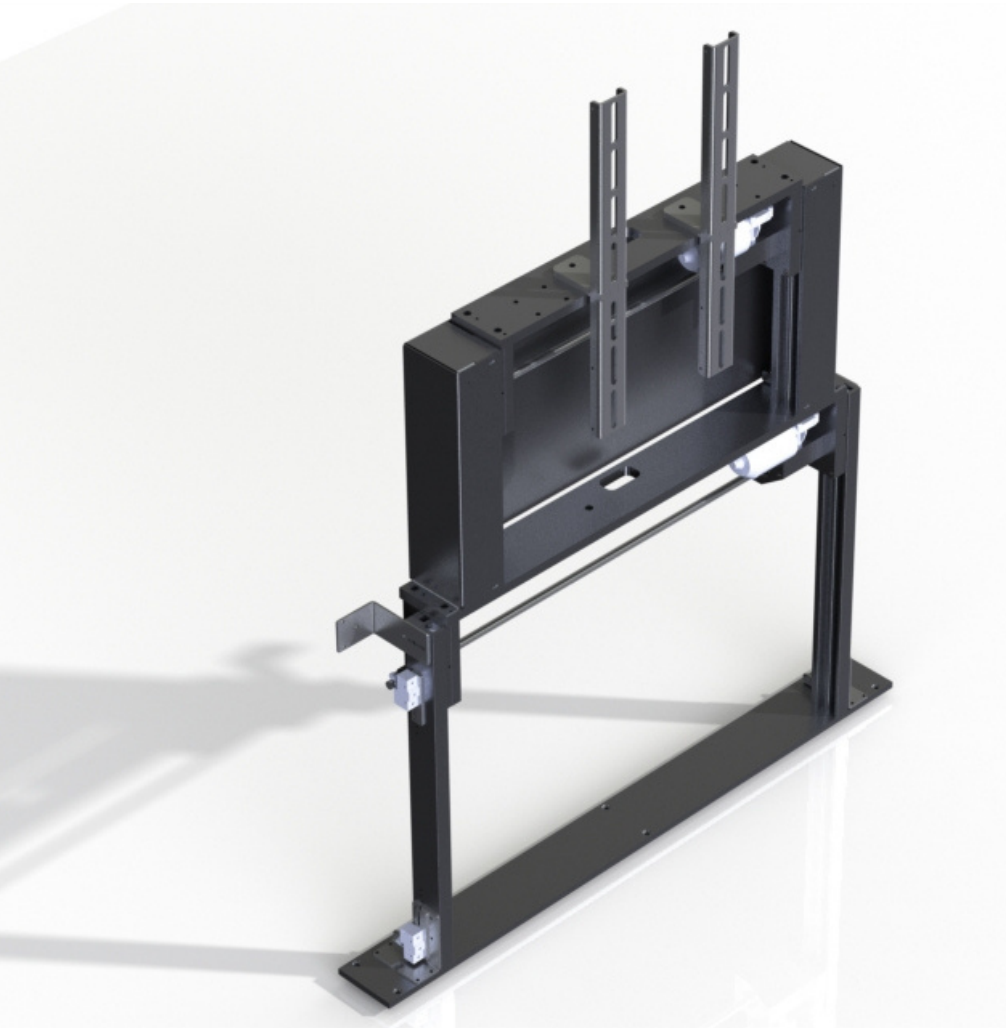

ALZO ZERO SERIES

TRANSFORM CRITICALITIES IN OPPORTUNITIES

DOUBLE STROKE MAXIMAL ESCURSION

Whith its double stroke ALZO ZERO TV LIFT offers maximal excursion with limited footprint.

LIMITED DIMENSIONS
MINIMAL TOTAL HEIGHT

Provides to be installed in a short height furniture without renouncing to large dimension screen.

Limited height footprints

SMOOTH MOVEMENTS

SILENT ROTATION

Our lifts are conceived and realized for assuring a smooth, silent and harmonic movement.

ALZO ZERO TV LIFT is also available in the rotating version in order to grant the best view from every angles.

SLIMMER DESIGN FOR ULTRA SLIM SCREENS

The new 5G version of ALZO ZERO TV LIFT has been entirely revised for granting a depth of just 126 mm.

Only
126 mm
in depth

 **ALZO ZERO**
SERIES

SEA & SYMPHONY 
moves your wishes